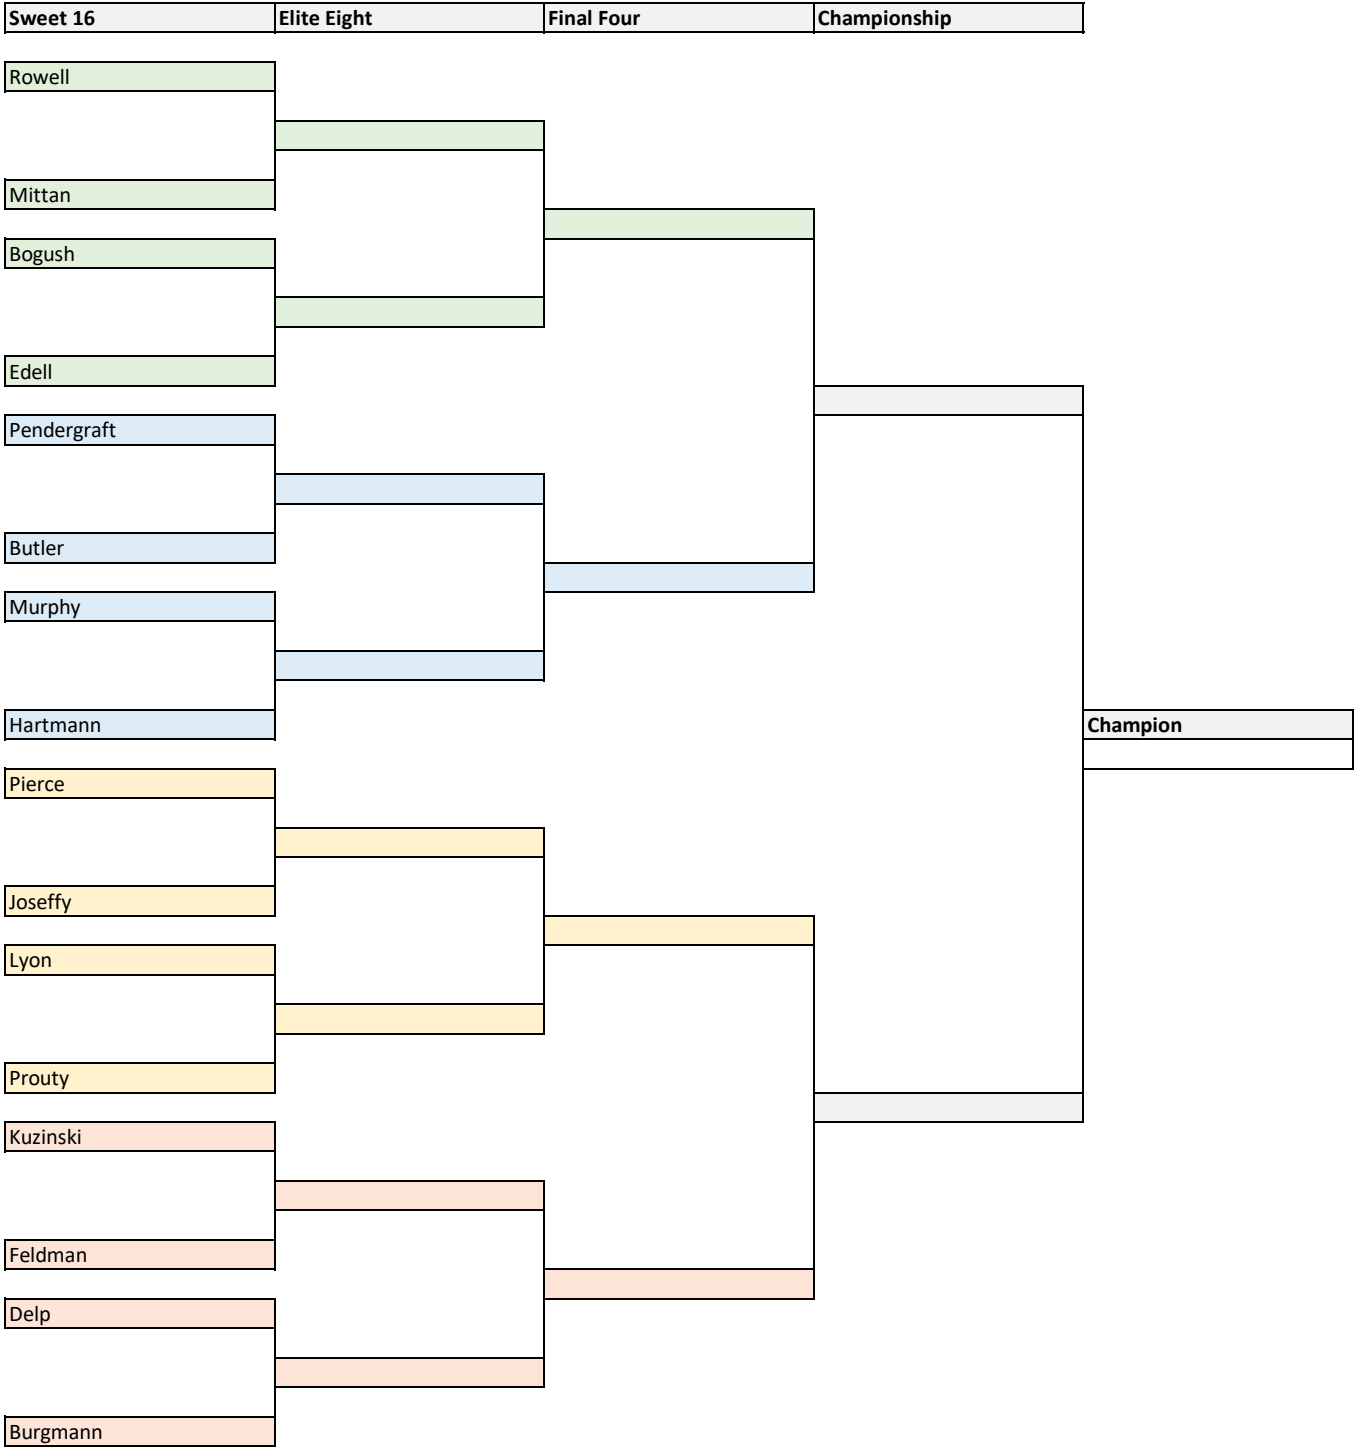

Flight A

Flight B

Flight C

Flight D

Flight E

Sweet 16	Elite Eight	Final Four	Championship
----------	-------------	------------	--------------