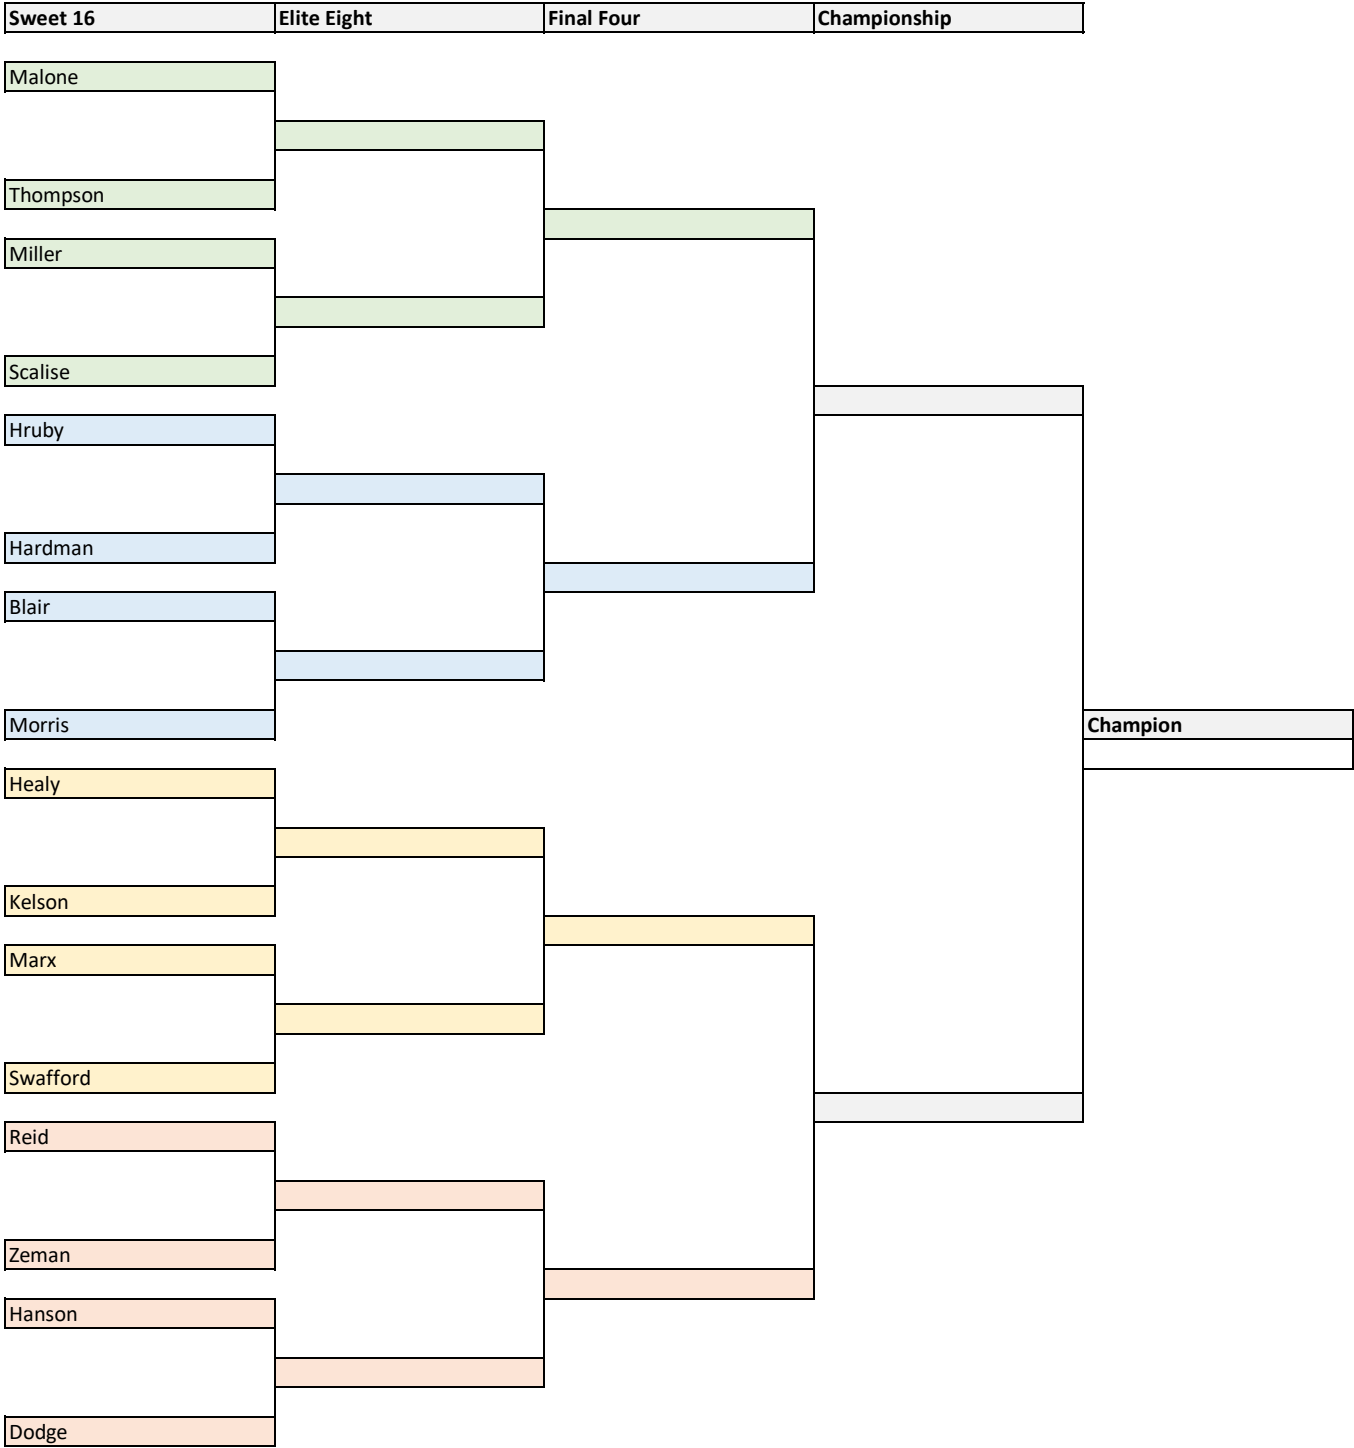

Flight A

Flight B

Flight C

Flight D

Flight E

Sweet 16	Elite Eight	Final Four	Championship
----------	-------------	------------	--------------