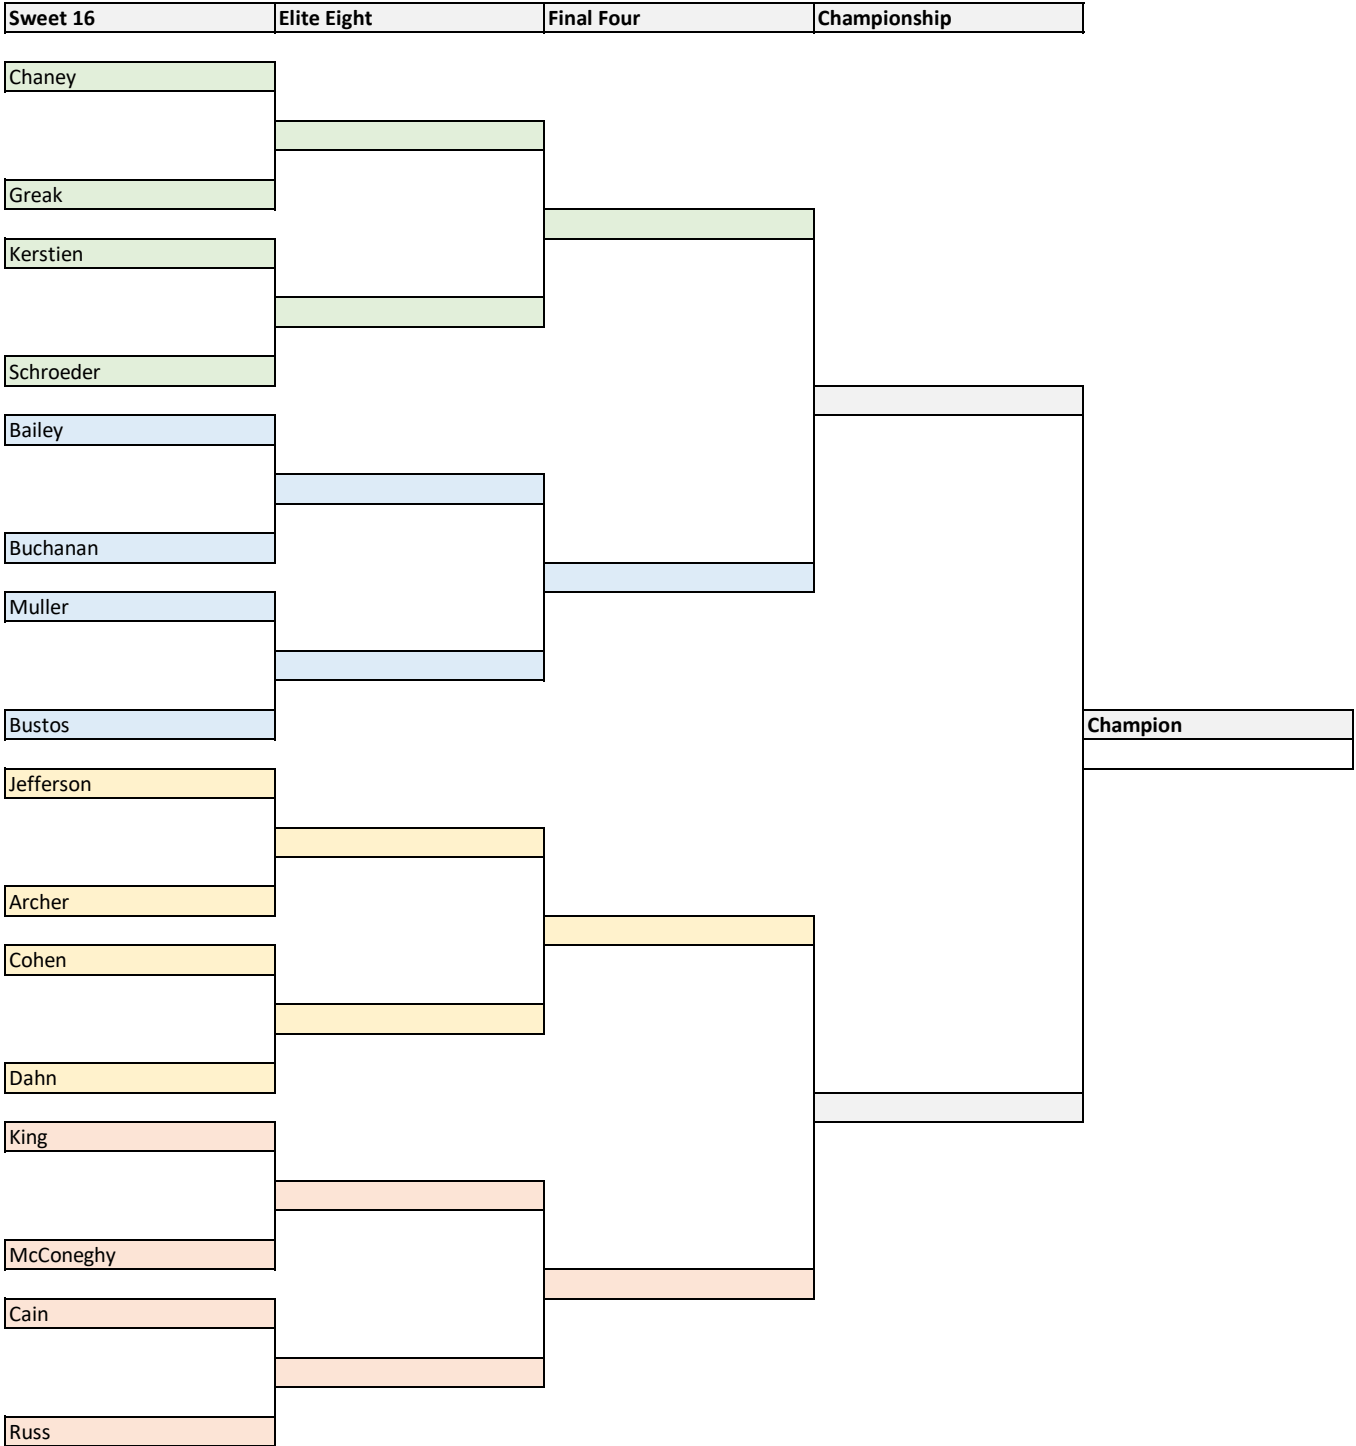

Flight A

Flight B

Flight C

Flight D

Flight E

Sweet 16	Elite Eight	Final Four	Championship
----------	-------------	------------	--------------