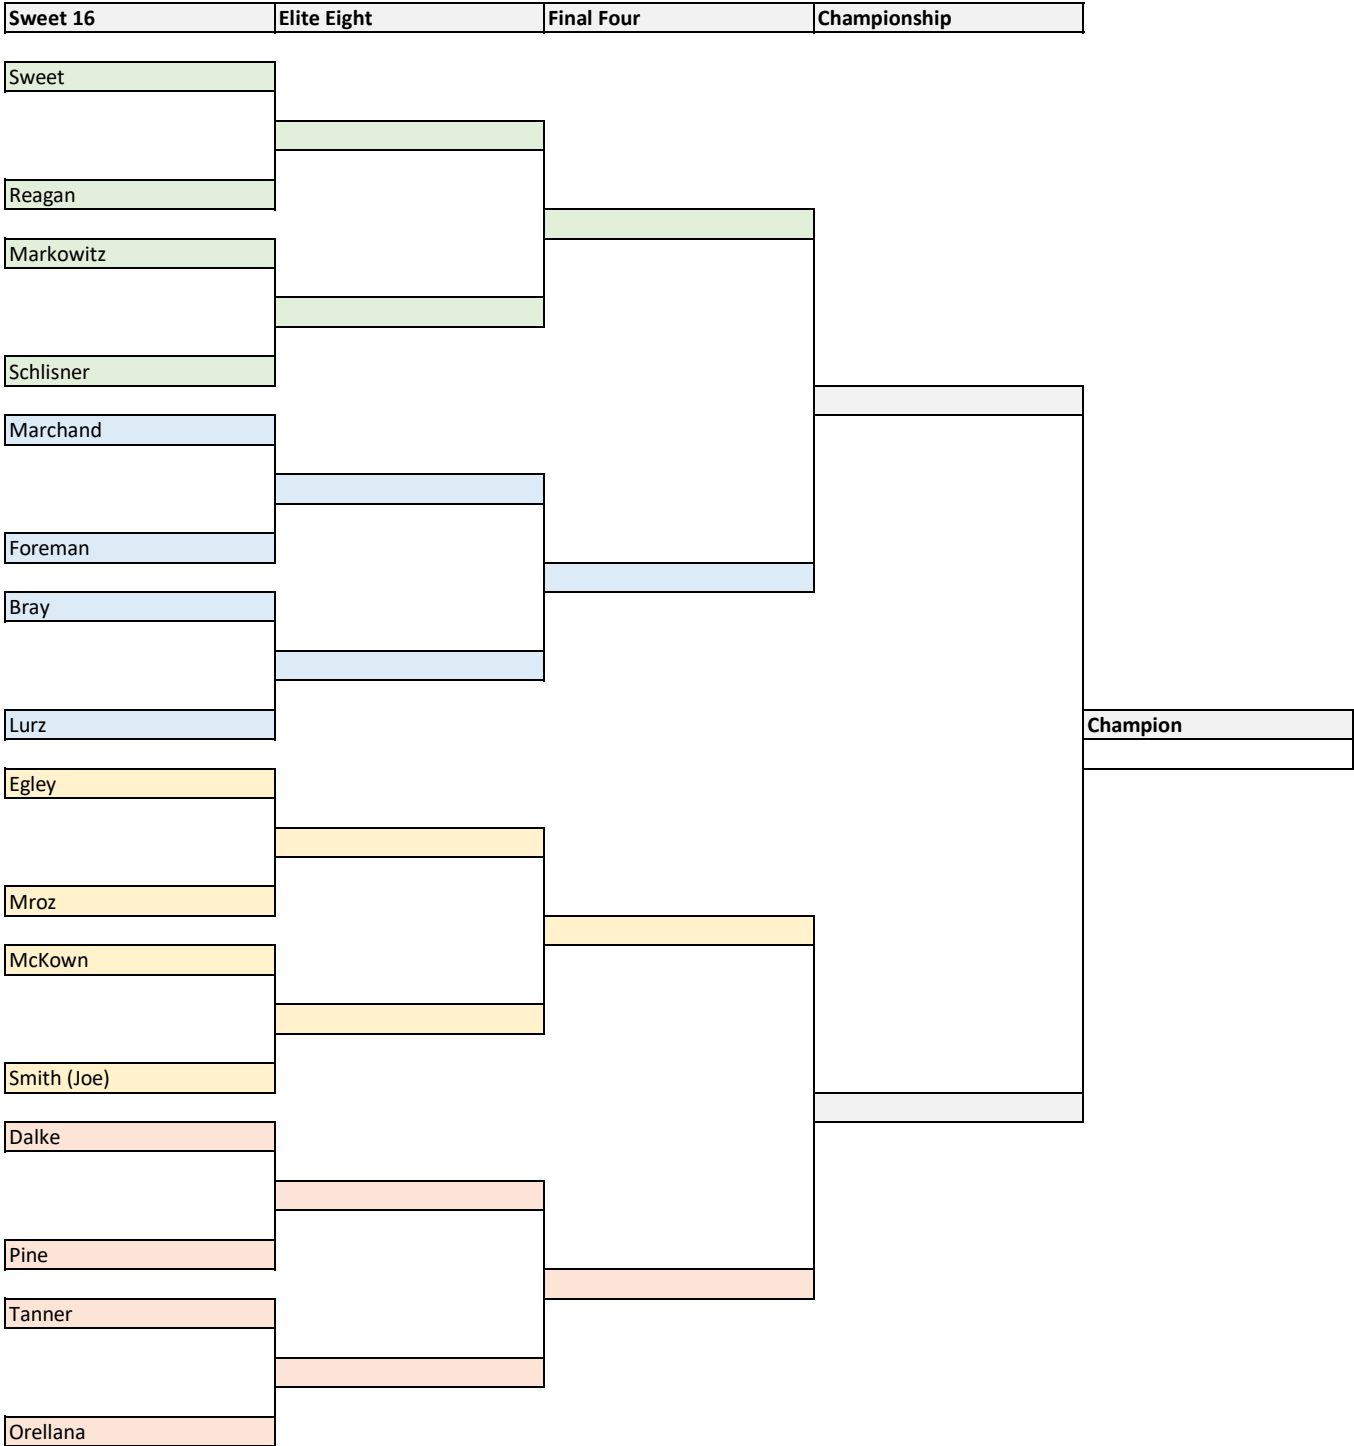

Flight A

Flight B

Flight C

Flight D

Flight E

Sweet 16	Elite Eight	Final Four	Championship
----------	-------------	------------	--------------